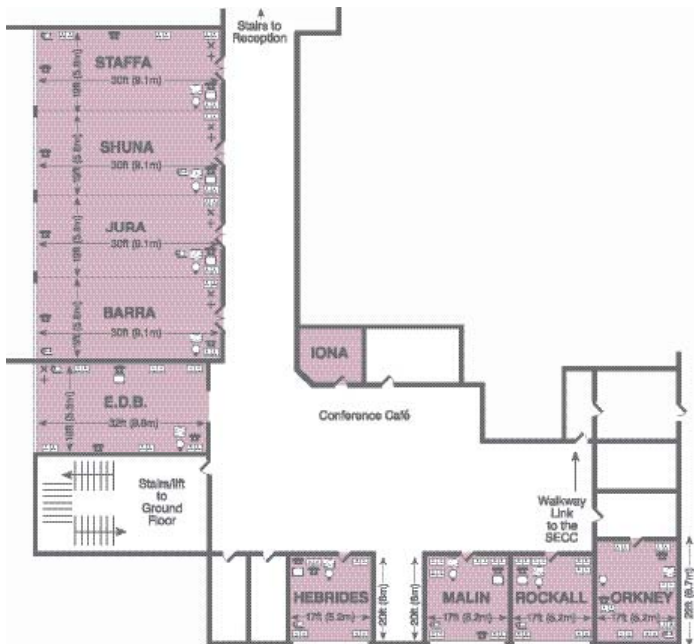

Mezzanine Floor

ISLAND SUITE

Staffa, Shuna, Jura & Barra combined

E.D.B. EXECUTIVE DIRECTORS BOARDROOM